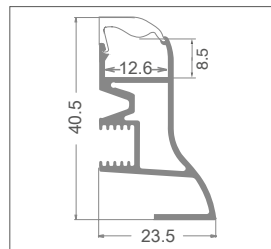

DECORATIVE PROFILES – SKIRTING BOARD: P04I

CHARACTERISTICS

Skirting board profile for wall installation and upwards emission; decorative and functional use as a courtesy light.

CAN BE USED WITH LED STRIPS WITH MAXIMUM WIDTH:

11 mm

MAXIMUM POWER:

24W/m

MATERIALS

6063 aluminium profile with white PMMA screen.

ACCESSORIES INCLUDED

Every 3 metre bar is complete with 3 dowels.

INSTALLATION

Surface installation with dowels.

PACKAGE

Supplied in packages of 5 bars, each one measuring 3 meters complete with screen and accessories. Spare accessories available with a separate code; internal and external 90° angle available with a separate code.

Cutting Project profiles to size*:

fixed cost of piece work

VA04

* Includes mounting accessories.

IP20

art	Description	L1	H	L	8011905	
P04I-S-PF-300 ♦	profile complete with screen and accessories	23,5	40,5	3000	912987	1 / 5