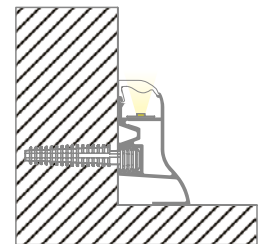

DECORATIVE PROFILES – SKIRTING BOARD: P04I

CHARACTERISTICS

Skirting board profile for wall installation and upwards emission; decorative and functional use as a courtesy light.

CAN BE USED WITH LED STRIPS WITH MAXIMUM WIDTH:

Surface installation with dowels.

PACKAGE

Supplied in packages of 5 bars, each one measuring 3 meters complete with screen and accessories. Spare accessories available with a separate code; internal and external 90° angle available with a separate code.